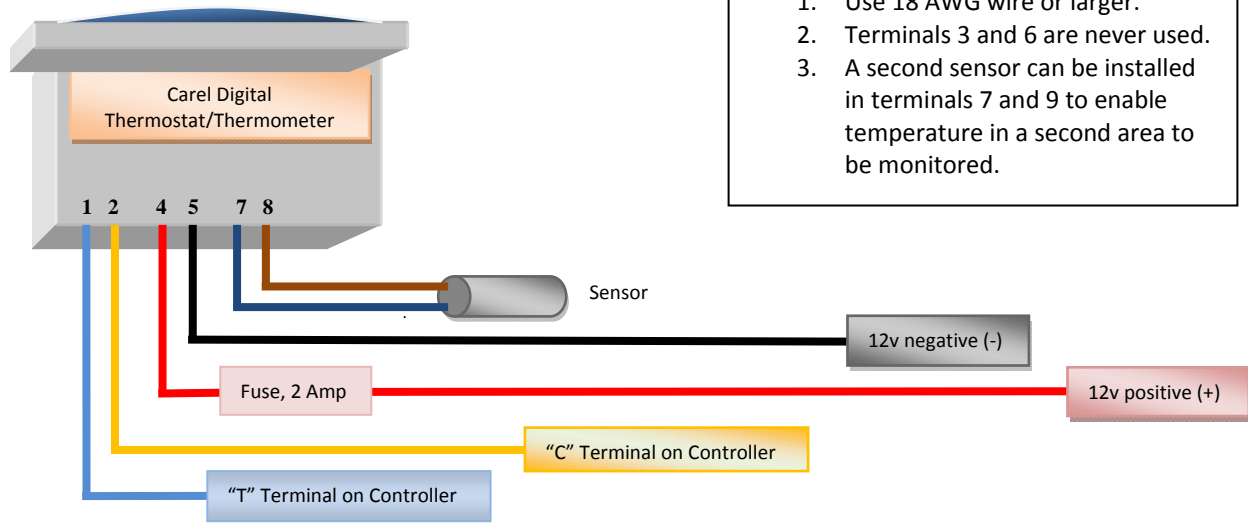

Carel Thermostat Wiring Diagrams

Standard Installation

Installation with SSC (Smart Speed Control)

Installation for Spillover Fan